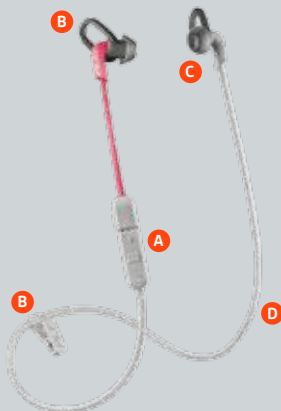

BACKBEAT FIT 300 SERIES

Made for life in motion.

Enjoy the wireless freedom of BackBeat FIT 300 Series.

BACKBEAT FIT 300 SERIES

From the gym to the grocery aisle, you're always on the move. Enjoy big sound in a small package with the ultra-light and portable BackBeat FIT 300 series of wireless sport earbuds. The sweatproof coating provides water-resistant protection during workouts, while the unique patent-pending, secure-fit eartips block out noise and offer all-day comfort no matter what you're doing.

KEY FEATURES

- A Inline controls
- B Unique patent-pending secure-fit eartips
- C 6 mm drivers and occlusive eartip design
- D Reflective sport-weave cable

Small, medium, and large secure-fit eartip options available

TOP FEATURES

- Comfortable all-day wear with ultra-lightweight design
- Patent-pending secure-fit eartips and 2-in-1 cable clip
- Sweatproof P2i coating and IPx5-rated water-resistant protection
- 6 mm drivers and occlusive eartip design blocks out noise and delivers deep, rich sound
- Up to 6 hours of wireless listening on a single charge
- Sport-weave cable provides visibility at night and minimizes cable friction

SPECIFICATIONS

Bluetooth®	Bluetooth 4.1, HFP 1.6, HSP 1.2, A2DP v1.2, AVRCP v1.4
Listen time	Up to 6 hours
Talk time	Up to 6 hours
Standby time	Up to 10 days—automatically goes into standby after 90 minutes of being idle
DeepSleep	Up to 6 months
Speaker driver size	6 mm
Frequency response	20 Hz – 20 kHz
Sensitivity	106 dB SPL @ 1 kHz, max volume
Impedance	16 ohm
Harmonic distortion	<3%
Passive noise cancelation	Yes
Weight	14 grams/.03 lbs
Water protection	Sweatproof rated, IPx5 rated
Range (test to failure, not spec)	Up to 33 ft/10 m
Audio Codec	CVSD, mSBC, SBC
Time to charge (zero battery to full)	Less than 2 hours
Number of mics	Single wideband-enabled mic
Multi-point	Yes; two devices