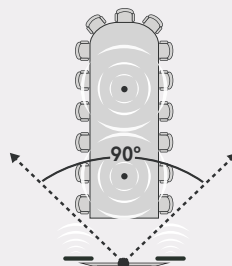

Rally Plus

UP TO 16 SEATS