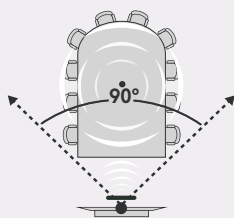

RIGHTSENSE TECHNOLOGIES AND DESIGN INNOVATIONS

Integrated Logitech RightSense technologies, built into Rally, automate a better user experience. RightSight perfectly auto-frames participants no matter their distance from the lens. RightLight prioritizes faces over environment to render natural-looking skin tones while RightSound enhances vocal clarity by suppressing background noise, auto-leveling voices, and focusing on active speakers to support better meetings.

RightSight

Logitech RightSight camera control technology automatically moves the lens and adjusts the zoom so no one gets left out of the picture. RightSight detects human figures, not just faces, to ensure that meeting participants remain in view and optimally framed on-screen.

RightLight

Logitech RightLight with Wide Dynamic Range (WDR) helps everyone look their best on camera, regardless of lighting conditions. RightLight reduces video noise, optimizes light balance, and fine-tunes color and saturation for natural results across all skin tones.

RightSound

Logitech RightSound is a suite of audio processing technologies and design innovations that deliver enterprise-class sound to video conferences. Optimized for the human voice, RightSound reduces unwanted vibrations and noise, and zeroes in on the active speaker to convey their every word with remarkable clarity.

ROOM SETUP DIAGRAMS

Rally

UP TO 10 SEATS